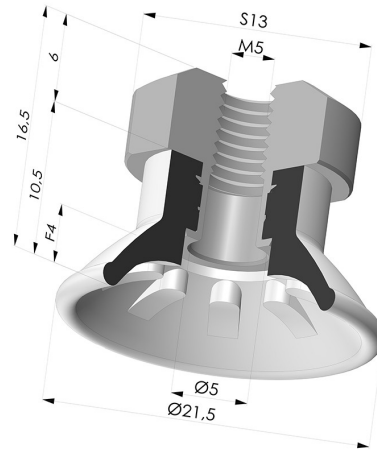

TECHNICAL INFORMATION

Arrow :	4 mm
Category :	Plates
Contact lip diameter :	21.5
Height (in mm) :	16.5
Horizontal force :	14 N
inner barrel diameter :	M5
Matter :	Polyurethane
Number of bellows :	0.5 Bellows
Range :	Suction cup
Series :	99
Shape :	Plate
Vertical force :	7 N

Variants:

Variant reference:

99A 20PU FM5

- Color: Red
- Matter: Polyurethane
- Shore Hardness: SH40

Variant reference:

99B 20PU FM5

- Color: Green
- Matter: Polyurethane
- Shore Hardness: SH60

Related products:

Separable Female Fitting M5

Product reference: 9PM5-2

Flat suction cup series 99, Ø 21.5 mm

Product reference: 99- 20PU A