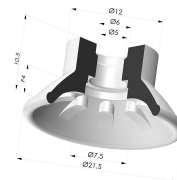

TECHNICAL INFORMATION

Arrow :	4 mm
Category :	Plates
Contact lip diameter :	21.5
Height (in mm) :	16.5
Horizontal force :	14 N
inner barrel diameter :	M5
Matter :	Polyurethane
Number of bellows :	0.5 Bellows
Range :	Suction cup
Series :	99
Shape :	Plate
Vertical force :	7 N

Separable Female Fitting M5

Product reference: 9PM5-2

Flat suction cup series 99, Ø 21.5 mm

Product reference: 99- 20PU A